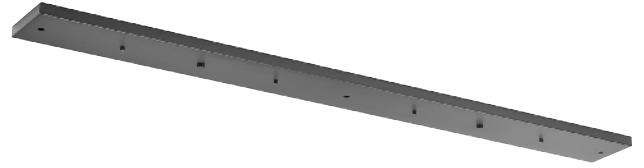

DATE: _____ TYPE: _____

NAME: _____

PROJECT: _____

P860004-143

Accessory Canopy

Progress Lighting's canopy accessory offers a convenient way to mount groupings of pendants. This rectangle pendant accessory allows for the hanging of three to five pendants off of one outlet box. Pendants can be hung straight or staggered. The maximum pendant width for three pendants is 18" each and for five pendants 13-1/2" each. Five-Light. Rectangle Canopy Accessory Graphite finish.

Width: 60"
Height: 1"
Depth: 6"

- Five-Light Linear pendant canopy.
- Allows for the hanging of three to five pendants off of one outlet box.
- Graphite Finish.
- Can be mounted staggered or in line.
- Maximum pendant width for three lights is 18" each.
- Maximum pendant width for five lights is 13-1/2" each.

Category: Accessories

Finish: Graphite (painted)

Construction: Steel Construction

MOUNTING	ADDITIONAL INFORMATION
Ceiling mounted Mounting strap for outlet box included Canopy covers a standard 4" octagonal recessed outlet box 60" W., 1" ht., 6" depth	1 year limited warranty