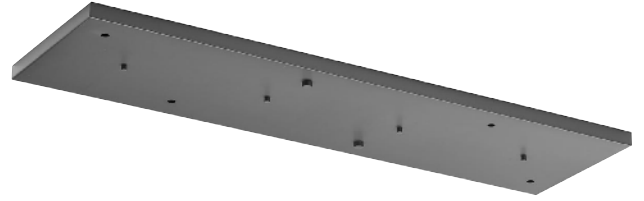

DATE: _____ TYPE: _____

NAME: _____

PROJECT: _____

P860005-143

Accessory Canopy

Progress Lighting's canopy accessory offers a convenient way to mount groupings of pendants. This rectangle pendant accessory allows for the hanging of six pendants off of one outlet box. Pendants can be hung straight or staggered. The maximum pendant width for six pendants is 8" each.

Width: 40"
Height: 1"
Depth: 11"

- Six-Light Linear pendant canopy.
- Allows for the hanging of six pendants off of one outlet box.
- Graphite Finish.
- Can be mounted staggered or in line.
- Maximum pendant width for six lights is 8" each.

Category: Accessories

Finish: Graphite (painted)

Construction: Steel construction

MOUNTING	ADDITIONAL INFORMATION
<p>Ceiling mounted</p> <p>Mounting strap for outlet box included</p> <p>Canopy covers a standard 4" octagonal recessed outlet box</p> <p>40" W., 1" ht., 11" depth</p>	<p>1 year limited warranty</p>