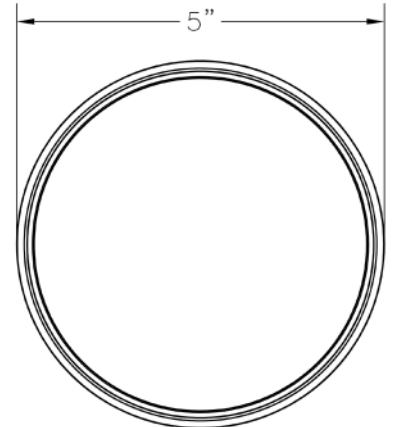

- Pair this lens with a 5-inch outdoor cylinder to take your light fixture from damp locations to any wet location in need of gorgeous illumination and a pinch of minimalist modern design.
- The clear glass lens allows for continued flawless illumination from your outdoor cylinder as it dutifully and stylishly protects the light source from the elements.
- The cylinder cover's rim is coated in a sophisticated white finish.
- Ideal for any outdoor space in need of illumination.
- Perfect for transitional, modern, contemporary, or luxury settings.
- Measures 5-inch width by 0.83-inch height.
- Adapts up/down cylinder fixtures for wet location use.
- Includes installation instructions and mounting hardware.
- Progress Lighting products are designed for exceptional quality, reliability, and functionality.

Category: Cylinder

Finish: White (Painted)

Construction: Aluminum Construction

Glass/Shade: Clear glass Round Lens

Diameter: 5 in
Height: 0-13/16 in

Clear glass Round Lens
Width: 4-1/2 in
Height: 0-1/8 in

MOUNTING