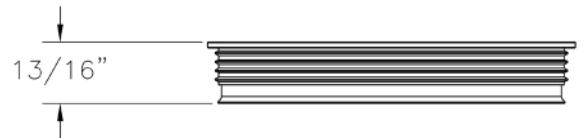

- Pair this lens with a 5-inch outdoor cylinder to take your light fixture from damp locations to any wet location in need of gorgeous illumination and a pinch of minimalist modern design.
- The clear glass lens allows for continued flawless illumination from your outdoor cylinder as it dutifully and stylishly protects the light source from the elements.
- The cylinder cover's rim is coated in a sophisticated white finish.
- Ideal for any outdoor space in need of illumination.
- Perfect for transitional, modern, contemporary, or luxury settings.
- Measures 5-inch width by 0.83-inch height.
- Adapts up/down cylinder fixtures for wet location use.
- Includes installation instructions and mounting hardware.
- Progress Lighting products are designed for exceptional quality, reliability, and functionality.

Category: Cylinder

Finish: White (Painted)

Construction: Aluminum Construction

Glass/Shade: Clear glass Round Lens

Diameter: 5 in
Height: 0-13/16 in

Clear glass Round Lens
Width: 4-1/2 in
Height: 0-1/8 in

MOUNTING