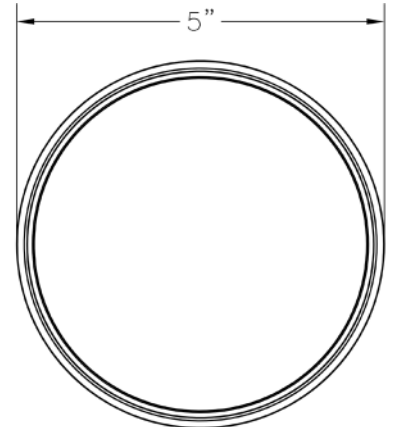

- Pair this lens with a 5-inch outdoor cylinder to take your light fixture from damp locations to any wet location in need of gorgeous illumination and a pinch of minimalist modern design.
- The clear glass lens allows for continued flawless illumination from your outdoor cylinder as it dutifully and stylishly protects the light source from the elements.
- The cylinder cover's rim is coated in a sophisticated black finish.
- Ideal for any outdoor space in need of illumination.
- Perfect for transitional, modern, contemporary, or luxury settings.
- Measures 5-inch width by 0.83-inch height.
- Adapts up/down cylinder fixtures for wet location use.
- Includes installation instructions and mounting hardware.
- Progress Lighting products are designed for exceptional quality, reliability, and functionality.

**Category:** Cylinder

**Finish:** Black (Painted)

**Construction:** Aluminum Construction

**Glass/Shade:** Clear glass Round Lens

Diameter: 5 in  
Height: 0-13/16 in

Clear glass Round Lens  
Width: 4-1/2 in  
Height: 0-1/8 in