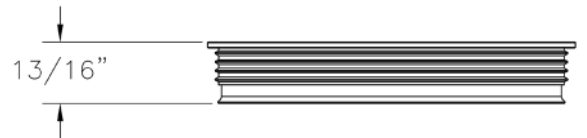

**Category:** Cylinder

**Finish:** Black (Painted)

**Construction:** Aluminum Construction

**Glass/Shade:** Clear glass Round Lens

Diameter: 5 in  
Height: 0-13/16 in

Clear glass Round Lens  
Width: 4-1/2 in  
Height: 0-1/8 in