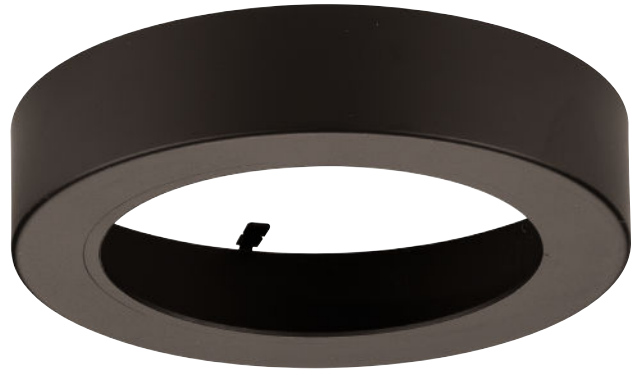

Project: _____

Fixture Type: _____

Location: _____

Contact: _____

P860048-020

Everlume

You'll never have to sacrifice function for style with this Edgelit round trim ring. The ring is coated in a handsome antique bronze finish for a modern aesthetic. The trim ring is easy to install in both residential and commercial settings.

- Easy to install in both residential and commercial settings.
- The accessory fuses both form and function into one versatile design.
- Features a handsome antique bronze finish for a modern aesthetic.
- Excellent for use in closets, hallways, stairways, or kitchens.
- Perfect for transitional, modern, contemporary, or luxury settings.
- Measures 5-inch width by 1.1-inch height.
- Weighs 0.21lb.
- Includes installation instructions and mounting hardware.
- Progress Lighting products are designed for exceptional quality, reliability, and functionality.

Category: Close-to-Ceiling
Finish: Antique Bronze (Painted)
Construction: Steel Construction

MOUNTING	ADDITIONAL INFORMATION
Cover fixture mounted	1-year Limited Warranty

Diameter: 5 in
Height: 1-1/8 in