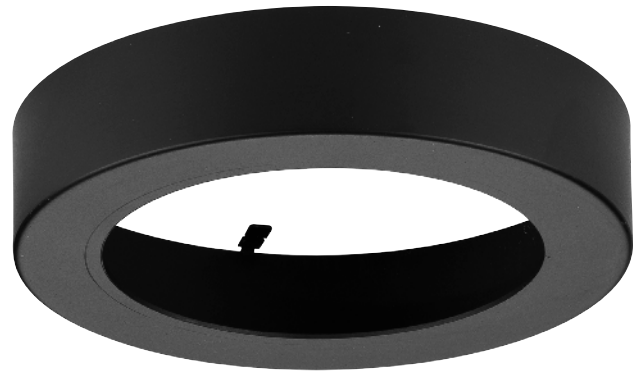

Project: _____

Fixture Type: _____

Location: _____

Contact: _____

P860048-031

Everlume

You'll never have to sacrifice function for style with this Edgelit round trim ring. The ring is coated in a classic black finish for a modern aesthetic. The trim ring is easy to install in both residential and commercial settings.

- Easy to install in both residential and commercial settings.
- The accessory fuses both form and function into one versatile design.
- Features a classic black finish for a modern aesthetic.
- Excellent for use in closets, hallways, stairways, or kitchens.
- Perfect for transitional, modern, contemporary, or luxury settings.
- Measures 5-inch width by 1.1-inch height.
- Weighs 0.21lb.
- Includes installation instructions and mounting hardware.
- Progress Lighting products are designed for exceptional quality, reliability, and functionality.

Category: Close-to-Ceiling

Finish: Black (Painted)

Construction: Steel Construction

MOUNTING	ADDITIONAL INFORMATION
Cover fixture mounted	1-year Limited Warranty

Diameter: 5 in
Height: 1-1/8 in