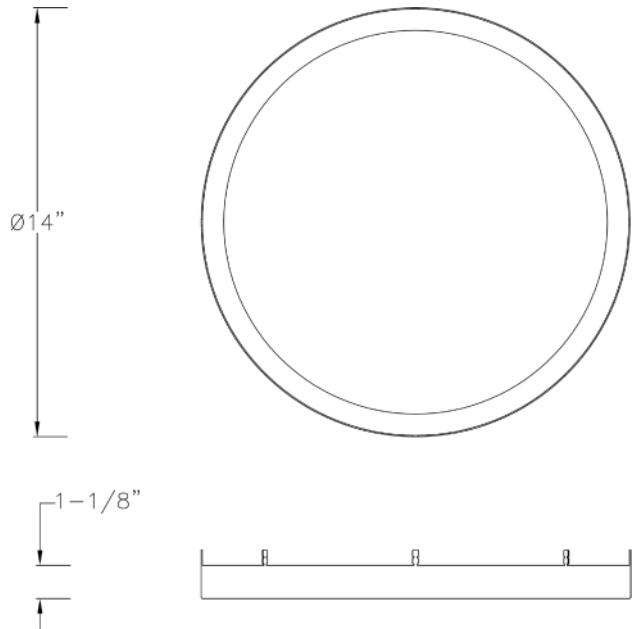

- Easy to install in both residential and commercial settings.
- The accessory fuses both form and function into one versatile design.
- Features a brushed nickel finish for a modern aesthetic.
- Excellent for use in closets, hallways, stairways, or kitchens.
- Perfect for transitional, modern, contemporary, or luxury settings.
- Measures 14-inch width by 1.1-inch height.
- Weighs 0.9lbs.
- Includes installation instructions and mounting hardware.
- Progress Lighting products are designed for exceptional quality, reliability, and functionality.

Category: Close-to-Ceiling

Finish: Brushed Nickel (Plated)

Construction: Steel Construction

Diameter: 14 in
Height: 1-1/8 in

MOUNTING	ADDITIONAL INFORMATION
Cover fixture mounted	1-year Limited Warranty