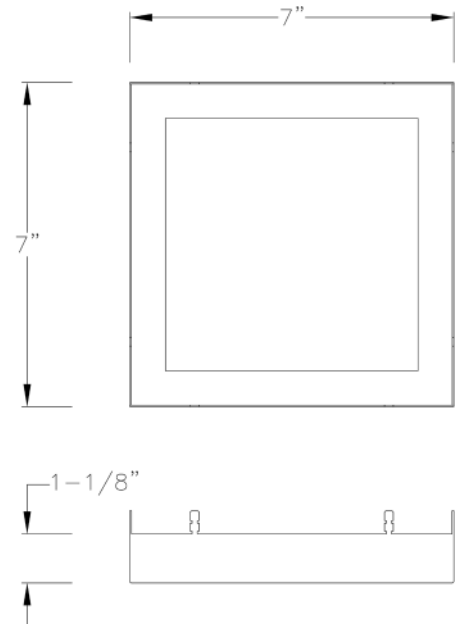

- Easy to install in both residential and commercial settings.
- The accessory fuses both form and function into one versatile design.
- Features a brushed nickel finish for a modern aesthetic.
- Excellent for use in closets, hallways, stairways, or kitchens.
- Perfect for transitional, modern, contemporary, or luxury settings.
- Measures 7-inch width 1.1-inch height.
- Weighs 0.55lbs.
- Includes installation instructions and mounting hardware.
- Progress Lighting products are designed for exceptional quality, reliability, and functionality.

Category: Close-to-Ceiling

Finish: Brushed Nickel (Plated)

Construction: Steel Construction

Square: 7 in
Height: 1-1/8 in

MOUNTING	ADDITIONAL INFORMATION
Cover fixture mounted	1-year Limited Warranty