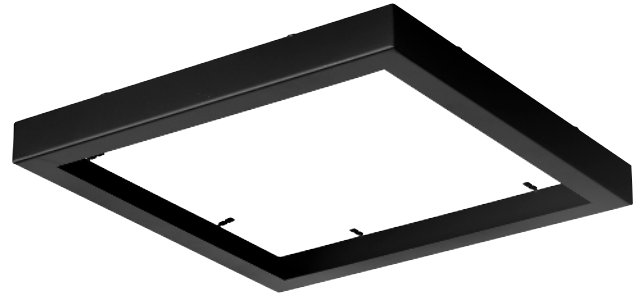

### Everlume

You'll never have to sacrifice function for style with this Edgelit square trim ring. The ring is coated in a classic black finish for a modern aesthetic. The trim ring is easy to install in both residential and commercial settings.

- Easy to install in both residential and commercial settings.
- The accessory fuses both form and function into one versatile design.
- Features a classic black finish for a modern aesthetic.
- Excellent for use in closets, hallways, stairways, or kitchens.
- Perfect for transitional, modern, contemporary, or luxury settings.
- Measures 11-inch width by 1.1-inch height.
- Weighs 0.91lbs.
- Includes installation instructions and mounting hardware.
- Progress Lighting products are designed for exceptional quality, reliability, and functionality.

**Category:** Close-to-Ceiling

**Finish:** Black (Painted)

**Construction:** Steel Construction

MOUNTING	ADDITIONAL INFORMATION
Cover fixture mounted	1-year Limited Warranty

Square: 11 in  
Height: 1-1/8 in