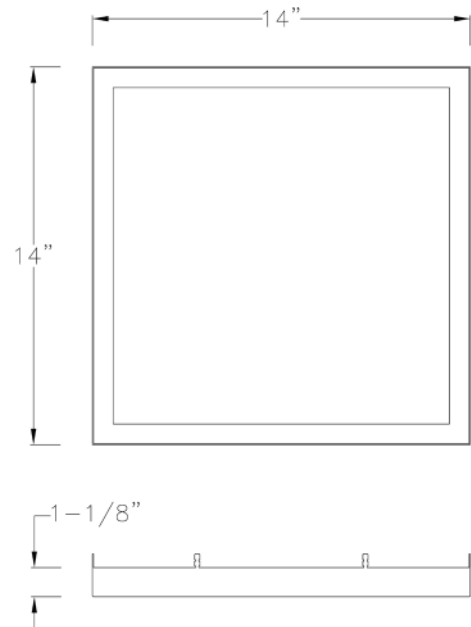

- Easy to install in both residential and commercial settings.
- The accessory fuses both form and function into one versatile design.
- Features a brushed nickel finish for a modern aesthetic.
- Excellent for use in closets, hallways, stairways, or kitchens.
- Perfect for transitional, modern, contemporary, or luxury settings.
- Measures 14-inch width by 1.1-inch height.
- Weighs 1.19lbs.
- Includes installation instructions and mounting hardware.
- Progress Lighting products are designed for exceptional quality, reliability, and functionality.

Category: Close-to-Ceiling

Finish: Brushed Nickel (Plated)

Construction: Steel Construction

Square: 14 in
Height: 1-1/8 in

MOUNTING

Cover fixture mounted

ADDITIONAL INFORMATION

1-year Limited Warranty