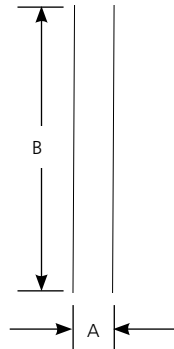

Type _____

Catalog No.	Finish	Dimensions (Inches)	
		A	B
1	P8601-09	Brushed Nickel	1/2 54
1	P8601-12	Satin Brass	1/2 54
1	P8601-15	Polished Chrome	1/2 54
1	P8601-20	Antique Bronze	1/2 54
1	P8601-31	Textured Black	1/2 54
1	P8601-71	Gilded Iron	1/2 54
1	P8601-74	Venetian Bronze	1/2 54
1	P8601-77	Forged Bronze	1/2 54
1	P8601-78	Vintage Gold	1/2 54
1	P8601-81	Antique Nickel	1/2 54
1	P8601-104	Polished Nickel	1/2 54
1	P8601-108	Oil Rubbed Bronze	1/2 54
1	P8601-109	Brushed Bronze	1/2 54
1	P8601-134	Silver Ridge	1/2 54
1	P8601-137	Natural Brass	1/2 54
1	P8601-141	Galvanized	1/2 54
1	P8601-143	Graphite	1/2 54
1	P8601-151	Cottage White	1/2 54
1	P8601-160	Brushed Brass	1/2 54
1	P8601-161	Aged Brass	1/2 54

Specifications:

General

- Use with any Progress Lighting mini-pendants
- Contains (2) 12" and (2) 15" sections