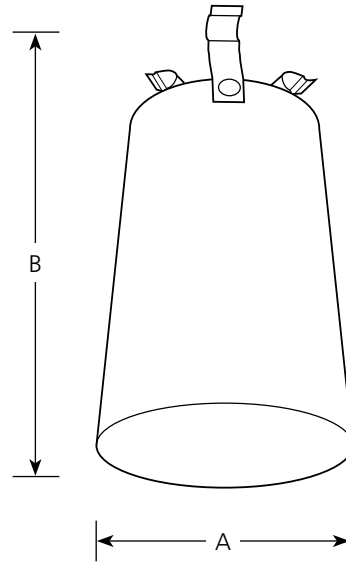

| Catalog No. | Finish         |       | Dimensions (Inches) |   |
|-------------|----------------|-------|---------------------|---|
|             | Antique Bronze | Black | A                   | B |
| P8709       | -20            | -31   | 2-7/8               | 5 |

| Type  |   |
|-------|---|
| -20   | -31   |
| P8709 | <input type="checkbox"/> <input type="checkbox"/> |

**Specifications:**

General

- Shield to convert most wall & chain hung lanterns to a sky friendly fixture
- When installed, no light is emitted above 45 degrees
- For A19 lamps mounted in a downward position (base up)
- Available to match most lantern finishes