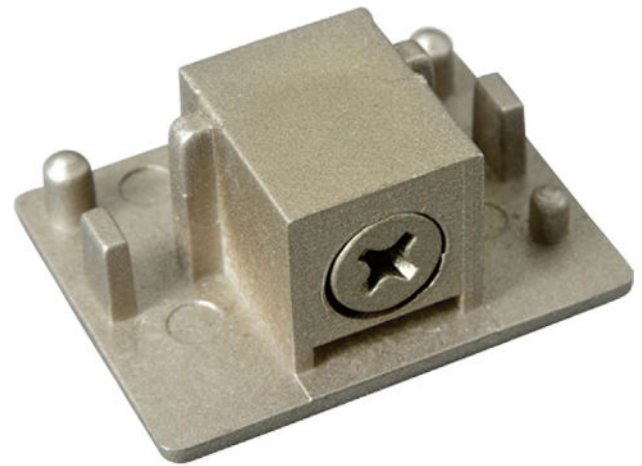

DATE: _____ TYPE: _____

NAME: _____

PROJECT: _____

Accessories

P8717-09

Track Accessories

Brushed Nickel Dead End. Closes open end of track. One dead end already supplied with track sections and anywhere feeds.

- Brushed Nickel finish.
- Closes open end of track.
- One dead end included.

Category: Track

Finish: Brushed Nickel (Plated)

Width: 1-1/8"

Height: 0-7/8"

MOUNTING	ADDITIONAL INFORMATION
Single-circuit track mounted	1 year warranty