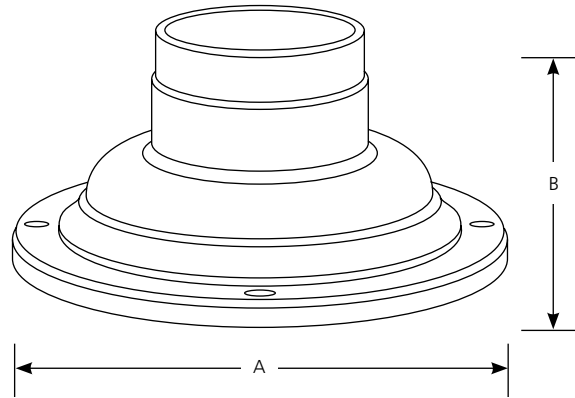

| Catalog No. | Finish | | | Dimensions (Inches) | |
|-------------|----------------|-------|------------------|---------------------|-------|
| | Antique Bronze | Black | Weathered Bronze | A | B |
| P8726 | -20 | -31 | -46 | 7 | 3-1/4 |

Specifications:

General

- Cast aluminum construction
- Powdercoat Antique Bronze (-20), Black (-31), Weathered Bronze (-46) finishes

Mounting

- Pedestal or on top of wall mount
- Accepts any single lantern which fits 3" post
- #12 mounting screws provided