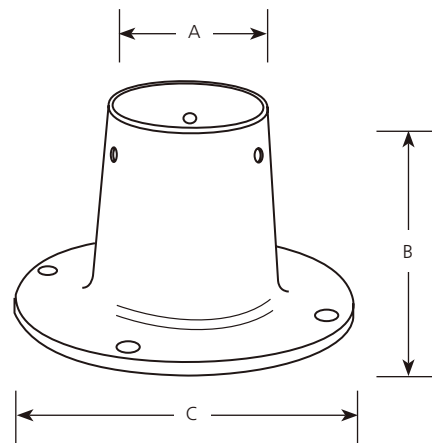

Accessories

**Surface Mount**  
Post Top Adapter

**Outdoor**

Type \_\_\_\_\_  
-31  
P8748

Catalog No.	Finish	Dimensions (Inches)		
		A	B	C
P8748	-31	3	5	8

**Specifications:**

General

- Heavy duty flanged cast aluminum
- Black finish
- Powder coated finish

Note

- Internal reinforcing tube not used when P8748 is used with P5394 commercial grade post

Mounting

- Post adapter which fits 3" post
- Complete with "J" bolts and template for mounting on concrete
- Post is set inside of adapter which has an internal reinforcing tube which prevent collapse of fitter when set screw is tightened