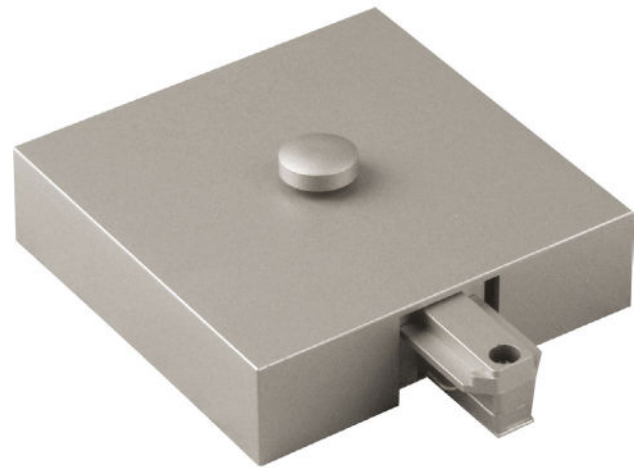

DATE: _____ TYPE: _____

NAME: _____

PROJECT: _____

Accessories

P8760-09

Track Accessories

T-Bar end feed with canopy cover. (Use P8770-01 slotted outlet box.)

- Brushed Nickel finish.
- Track accessory.
- Use P8770-01 slotted outlet box.

Category: Track

Finish: Brushed Nickel (Plated)

Width: 4-1/4"
Length: 5-3/8"
Height: 1-3/8"

MOUNTING	ADDITIONAL INFORMATION
T-bar ceiling mounted	1 year warranty