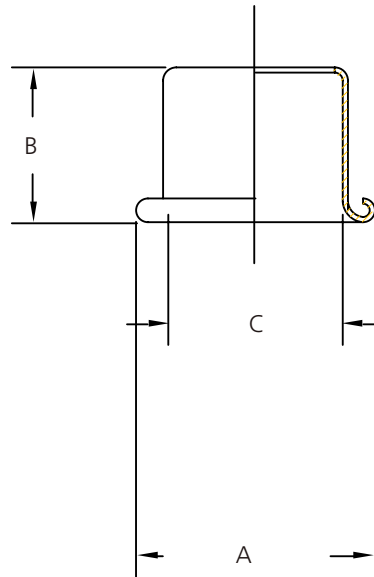

Type \_\_\_\_\_

-10

P8788

| Catalog No. | Finish         | Dimensions (Inches) |     |     |
|-------------|----------------|---------------------|-----|-----|
|             | Polished Brass | A                   | B   | C   |
| P8788       | -10            | 1-5/32              | 3/4 | 7/8 |

**Specifications:**

General

- Candle-cap accessory
- Polished solid brass (-10) finish
- Brass construction