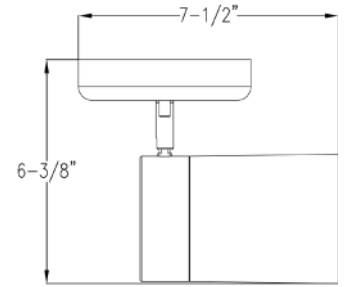

Project: _____

Fixture Type: _____

Location: _____

Contact: _____

P900011-009 Ridgecrest

Infuse an abundance of sophisticated versatile light to an commercial or residential setting with this brushed nickel one-head track light fixture. A multi-directional lamp head provides design flexibility and illuminates typically hard-to-reach areas. The round ceiling plate, thin metal bar, and light base are coated in a beautiful brushed nickel finish. The lamp head features a crisp frosted glass shade for soft, general ambient light.

- The lamp head features a crisp frosted glass shade for soft, general ambient light.
- The round ceiling plate, thin metal bar, and light base are coated in a beautiful brushed nickel finish.
- A multi-directional lamp head provides design flexibility and illuminates typically hard-to-reach areas.
- Ideal for any sitting room, hallway, or foyer.
- Perfect for transitional or modern settings.
- Measures 5-inch width by 6-3/8-inch height.
- Uses one medium base bulb that is sold separately (60w max - LED or incandescent).
- Able to be fully dimmable with dimmable bulbs.
- Includes installation instructions and mounting hardware.
- Progress Lighting products are designed for exceptional quality, reliability, and functionality.

Category: Directionals
Finish: Brushed Nickel (Plated)
Construction: Steel Construction
Glass/Shade: Etched glass Cylindrical Shade

Width: 5 in
 Height: 6-3/8 in
 Depth: 7-1/2 in

Etched glass Cylindrical Shade
 Width: 3-3/4 in
 Height: 4-1/2 in