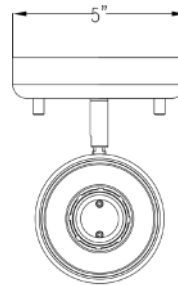

Project: _____

Fixture Type: _____

Location: _____

Contact: _____

P900011-009 Ridgecrest

Infuse an abundance of sophisticated versatile light to an commercial or residential setting with this brushed nickel one-head track light fixture. A multi-directional lamp head provides design flexibility and illuminates typically hard-to-reach areas. The round ceiling plate, thin metal bar, and light base are coated in a beautiful brushed nickel finish. The lamp head features a crisp frosted glass shade for soft, general ambient light.

- The lamp head features a crisp frosted glass shade for soft, general ambient light.
- The round ceiling plate, thin metal bar, and light base are coated in a beautiful brushed nickel finish.
- A multi-directional lamp head provides design flexibility and illuminates typically hard-to-reach areas.
- Ideal for any sitting room, hallway, or foyer.
- Perfect for transitional or modern settings.
- Measures 5-inch width by 6-3/8-inch height.
- Uses one medium base bulb that is sold separately (60w max - LED or incandescent).
- Able to be fully dimmable with dimmable bulbs.
- Includes installation instructions and mounting hardware.
- Progress Lighting products are designed for exceptional quality, reliability, and functionality.

Category: Directionals
Finish: Brushed Nickel (Plated)
Construction: Steel Construction
Glass/Shade: Etched glass Cylindrical Shade

Width: 5 in
 Height: 6-3/8 in
 Depth: 7-1/2 in

Etched glass Cylindrical Shade
 Width: 3-3/4 in
 Height: 4-1/2 in