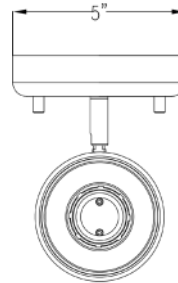

Project: _____

Fixture Type: _____

Location: _____

Contact: _____

P900011-028 Ridgecrest

Infuse an abundance of sophisticated versatile light to an commercial or residential setting with this brushed nickel one-head track light fixture. A multi-directional lamp head provides design flexibility and illuminates typically hard-to-reach areas. The round ceiling plate, thin metal bar, and light base are coated in a beautiful satin white finish. The lamp head features a crisp frosted glass shade for soft, general ambient light.

- The lamp head features a crisp frosted glass shade for soft, general ambient light.
- The round ceiling plate, thin metal bar, and light base are coated in a beautiful satin white finish.
- A multi-directional lamp head provides design flexibility and illuminates typically hard-to-reach areas.
- Ideal for any sitting room, hallway, or foyer.
- Perfect for transitional or modern settings.
- Measures 5-inch width by 6-3/8-inch height.
- Uses one medium base bulb that is sold separately (60w max - LED or incandescent).
- Able to be fully dimmable with dimmable bulbs.
- Includes installation instructions and mounting hardware.
- Progress Lighting products are designed for exceptional quality, reliability, and functionality.

Category: Directionals
Finish: Satin White (Painted)
Construction: Steel Construction
Glass/Shade: Etched glass Cylindrical Shade

Width: 5 in
 Height: 6-3/8 in
 Depth: 7-1/2 in

Etched glass Cylindrical Shade
 Width: 3-3/4 in
 Height: 4-1/2 in