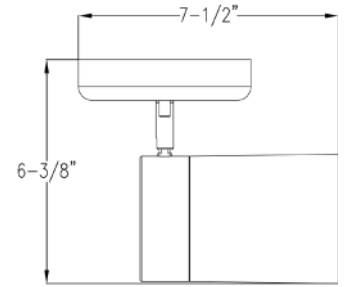

Project: _____

Fixture Type: _____

Location: _____

Contact: _____

P900011-028 Ridgecrest

Infuse an abundance of sophisticated versatile light to an commercial or residential setting with this brushed nickel one-head track light fixture. A multi-directional lamp head provides design flexibility and illuminates typically hard-to-reach areas. The round ceiling plate, thin metal bar, and light base are coated in a beautiful satin white finish. The lamp head features a crisp frosted glass shade for soft, general ambient light.

- The lamp head features a crisp frosted glass shade for soft, general ambient light.
- The round ceiling plate, thin metal bar, and light base are coated in a beautiful satin white finish.
- A multi-directional lamp head provides design flexibility and illuminates typically hard-to-reach areas.
- Ideal for any sitting room, hallway, or foyer.
- Perfect for transitional or modern settings.
- Measures 5-inch width by 6-3/8-inch height.
- Uses one medium base bulb that is sold separately (60w max - LED or incandescent).
- Able to be fully dimmable with dimmable bulbs.
- Includes installation instructions and mounting hardware.
- Progress Lighting products are designed for exceptional quality, reliability, and functionality.

Category: Directionals
Finish: Satin White (Painted)
Construction: Steel Construction
Glass/Shade: Etched glass Cylindrical Shade

Width: 5 in
 Height: 6-3/8 in
 Depth: 7-1/2 in

Etched glass Cylindrical Shade
 Width: 3-3/4 in
 Height: 4-1/2 in