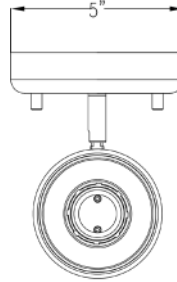

## P900011-031 Ridgecrest

Infuse an abundance of sophisticated versatile light to an commercial or residential setting with this brushed nickel one-head track light fixture. A multi-directional lamp head provides design flexibility and illuminates typically hard-to-reach areas. The round ceiling plate, thin metal bar, and light base are coated in a beautiful black finish. The lamp head features a crisp frosted glass shade for soft, general ambient light.

- The lamp head features a crisp frosted glass shade for soft, general ambient light.
- The round ceiling plate, thin metal bar, and light base are coated in a beautiful black finish.
- A multi-directional lamp head provides design flexibility and illuminates typically hard-to-reach areas.
- Ideal for any sitting room, hallway, or foyer.
- Perfect for transitional or modern settings.
- Measures 5-inch width by 6-3/8-inch height.
- Uses one medium base bulb that is sold separately (60w max - LED or incandescent).
- Able to be fully dimmable with dimmable bulbs.
- Includes installation instructions and mounting hardware.
- Progress Lighting products are designed for exceptional quality, reliability, and functionality.

**Category:** Directionals

**Finish:** Black (Painted)

**Construction:** Steel Construction

**Glass/Shade:** Etched glass Cylindrical Shade

Width: 5 in  
Height: 6-3/8 in  
Depth: 7-1/2 in

Etched glass Cylindrical Shade  
Width: 3-3/4 in  
Height: 4-1/2 in

MOUNTING	ELECTRICAL	LAMPING	ADDITIONAL INFORMATION
Ceiling mounted	Prewired	Quantity: One 60 W max. Medium Base or LED equivalent	CCSAus Damp Location Listed
Canopy 5" W., 1.18" ht., 5" depth	6 inches of wire supplied	E26 base socket	1-year Limited Warranty
	120 V		