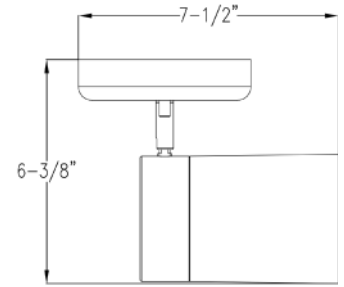

- The lamp head features a crisp frosted glass shade for soft, general ambient light.
- The round ceiling plate, thin metal bar, and light base are coated in a beautiful black finish.
- A multi-directional lamp head provides design flexibility and illuminates typically hard-to-reach areas.
- Ideal for any sitting room, hallway, or foyer.
- Perfect for transitional or modern settings.
- Measures 5-inch width by 6-3/8-inch height.
- Uses one medium base bulb that is sold separately (60w max - LED or incandescent).
- Able to be fully dimmable with dimmable bulbs.
- Includes installation instructions and mounting hardware.
- Progress Lighting products are designed for exceptional quality, reliability, and functionality.

**Category:** Directionals

**Finish:** Black (Painted)

**Construction:** Steel Construction

**Glass/Shade:** Etched glass Cylindrical Shade

Width: 5 in  
Height: 6-3/8 in  
Depth: 7-1/2 in

Etched glass Cylindrical Shade  
Width: 3-3/4 in  
Height: 4-1/2 in