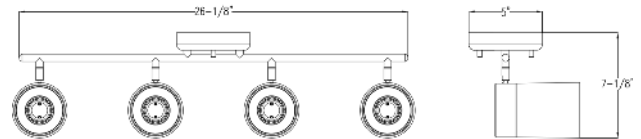

Project: _____

Fixture Type: _____

Location: _____

Contact: _____

P900012-009 Ridgecrest

Infuse an abundance of sophisticated versatile light to an commercial or residential setting with this brushed nickel four-head track light fixture. Multi-directional lamp heads provide design flexibility and illuminate typically hard-to-reach areas. The round ceiling plate, thin metal bar, and light bases are coated in a beautiful brushed nickel finish. Each lamp head features a crisp frosted glass shade for soft, general ambient light.

- Each lamp head features a crisp frosted glass shade for soft, general ambient light.
- The round ceiling plate, thin metal bar, and light bases are coated in a beautiful brushed nickel finish.
- Multi-directional lamp heads provide design flexibility and illuminate typically hard-to-reach areas.
- Ideal for any sitting room, hallway, or foyer.
- Perfect for transitional or modern settings.
- Measures 5-inch width by 7-1/8-inch height.
- Uses four medium base bulbs that are sold separately (60w max - LED or incandescent).
- Able to be fully dimmable with dimmable bulbs.
- Includes installation instructions and mounting hardware.
- Progress Lighting products are designed for exceptional quality, reliability, and functionality.

Category: Directionals
Finish: Brushed Nickel (Plated)
Construction: Steel Construction
Glass/Shade: Etched glass Cylindrical Shade

Width: 5 in
 Height: 7-1/8 in
 Depth: 26-1/8 in

Etched glass Cylindrical Shade
 Width: 3-3/4 in
 Height: 4-1/2 in