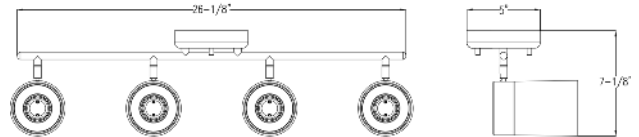

Project: _____

Fixture Type: _____

Location: _____

Contact: _____

P900012-028 Ridgecrest

Infuse an abundance of sophisticated versatile light to an commercial or residential setting with this brushed nickel four-head track light fixture. Multi-directional lamp heads provide design flexibility and illuminate typically hard-to-reach areas. The round ceiling plate, thin metal bar, and light bases are coated in a beautiful satin white finish. Each lamp head features a crisp frosted glass shade for soft, general ambient light.

- Each lamp head features a crisp frosted glass shade for soft, general ambient light.
- The round ceiling plate, thin metal bar, and light bases are coated in a beautiful satin white finish.
- Multi-directional lamp heads provide design flexibility and illuminate typically hard-to-reach areas.
- Ideal for any sitting room, hallway, or foyer.
- Perfect for transitional or modern settings.
- Measures 5-inch width by 7-1/8-inch height.
- Uses four medium base bulbs that are sold separately (60w max - LED or incandescent).
- Able to be fully dimmable with dimmable bulbs.
- Includes installation instructions and mounting hardware.
- Progress Lighting products are designed for exceptional quality, reliability, and functionality.

Category: Directionals
Finish: Satin White (Painted)
Construction: Steel Construction
Glass/Shade: Etched glass Cylindrical Shade

Width: 5 in
 Height: 7-1/8 in
 Depth: 26-1/8 in

Etched glass Cylindrical Shade
 Width: 3-3/4 in
 Height: 4-1/2 in