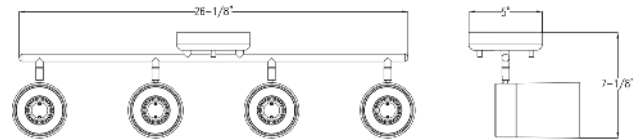

Project: _____

Fixture Type: _____

Location: _____

Contact: _____

P900012-031 Ridgecrest

Infuse an abundance of sophisticated versatile light to an commercial or residential setting with this brushed nickel four-head track light fixture. Multi-directional lamp heads provide design flexibility and illuminate typically hard-to-reach areas. The round ceiling plate, thin metal bar, and light bases are coated in a beautiful black finish. Each lamp head features a crisp frosted glass shade for soft, general ambient light.

- Each lamp head features a crisp frosted glass shade for soft, general ambient light.
- The round ceiling plate, thin metal bar, and light bases are coated in a beautiful black finish.
- Multi-directional lamp heads provide design flexibility and illuminate typically hard-to-reach areas.
- Ideal for any sitting room, hallway, or foyer.
- Perfect for transitional or modern settings.
- Measures 5-inch width by 7-1/8-inch height.
- Uses four medium base bulbs that are sold separately (60w max - LED or incandescent).
- Able to be fully dimmable with dimmable bulbs.
- Includes installation instructions and mounting hardware.
- Progress Lighting products are designed for exceptional quality, reliability, and functionality.

Category: Directionals
Finish: Black (Painted)
Construction: Steel Construction
Glass/Shade: Etched glass Cylindrical Shade

Width: 5 in
 Height: 7-1/8 in
 Depth: 26-1/8 in

Etched glass Cylindrical Shade
 Width: 3-3/4 in
 Height: 4-1/2 in