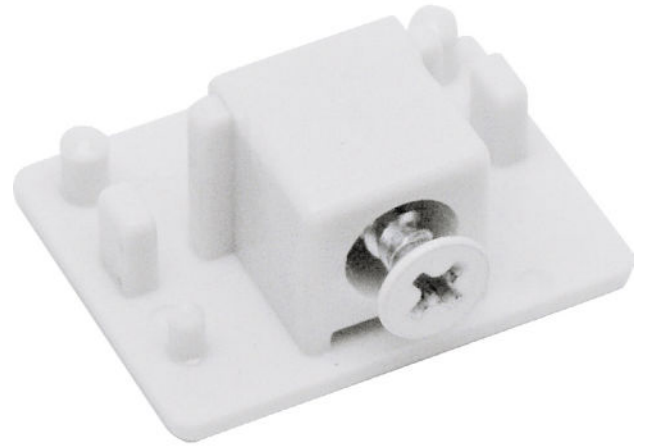

DATE: _____ TYPE: _____

NAME: _____

PROJECT: _____

Accessories

P9122-28

Track Accessories

Dead End. Closes open end of track. One dead end already supplied with track sections and anywhere feeds.

- White finish.
- Closes open end of track.
- Includes one dead end.

Category: Track

Finish: White (White)

Width: 1-1/8"

Height: 0-7/8"

MOUNTING	ADDITIONAL INFORMATION
Single-circuit track mounted	1 year warranty