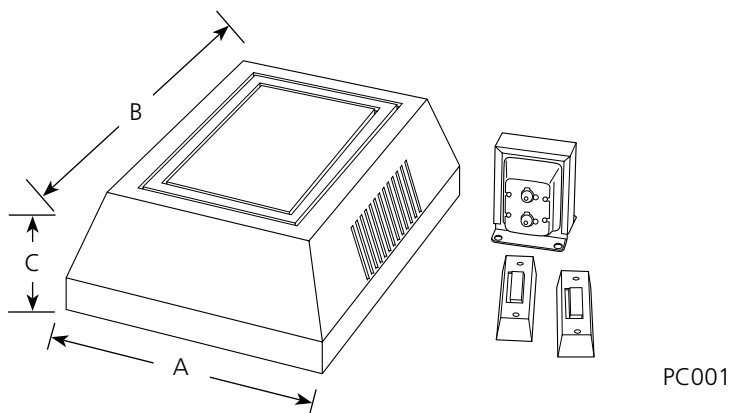

Type _____

- 30
- PC001
- PC002

Catalog No.	Finish White	Transformer	Dimensions (Inches)		
			A	B	C
PC001	-30	10VA	5	7	2-3/16
PC002	-30	30VA	5	7	2-3/16

Specifications:

General

- Polymeric construction
- Both models include lighted LED push buttons
- PC002-Plays two notes for front door and one note for second door

Mounting

- Covers a standard recessed 4" octagonal outlet box in any 90° orientation
- Mounting screws provided

Electrical

- Remote mount transformer provided
- 120v

Labeling

- CSA listed