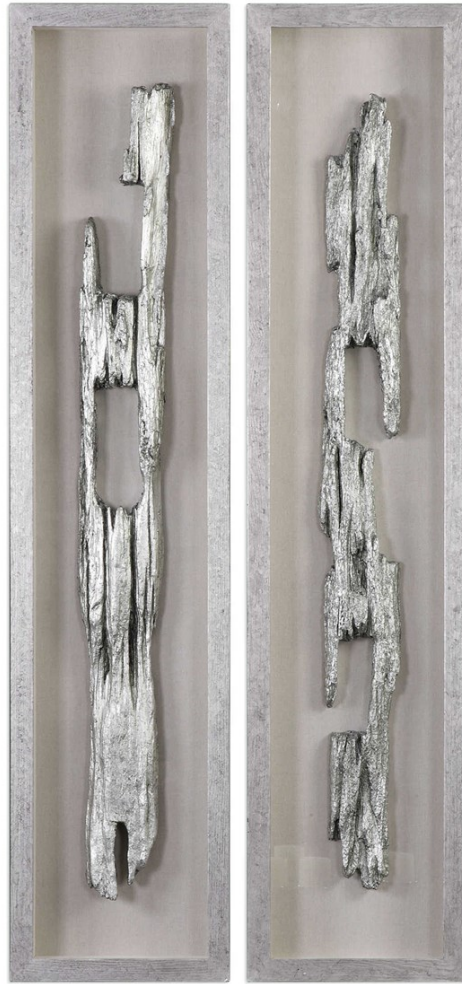

REVELATION

AMALUR SHADOW BOXES, S/2

ITEM #R04096

Replicated from old fence posts, finished in bright metallic silver, placed on a linen backing with a hand applied silver leaf framed shadow box. May be hung horizontal or vertical.

Designer:	0
Dimensions:	16 W X 71 H X 3 D (in)
Weight:	78
Ship Via:	Motor Freight
UPC Number:	792977805305