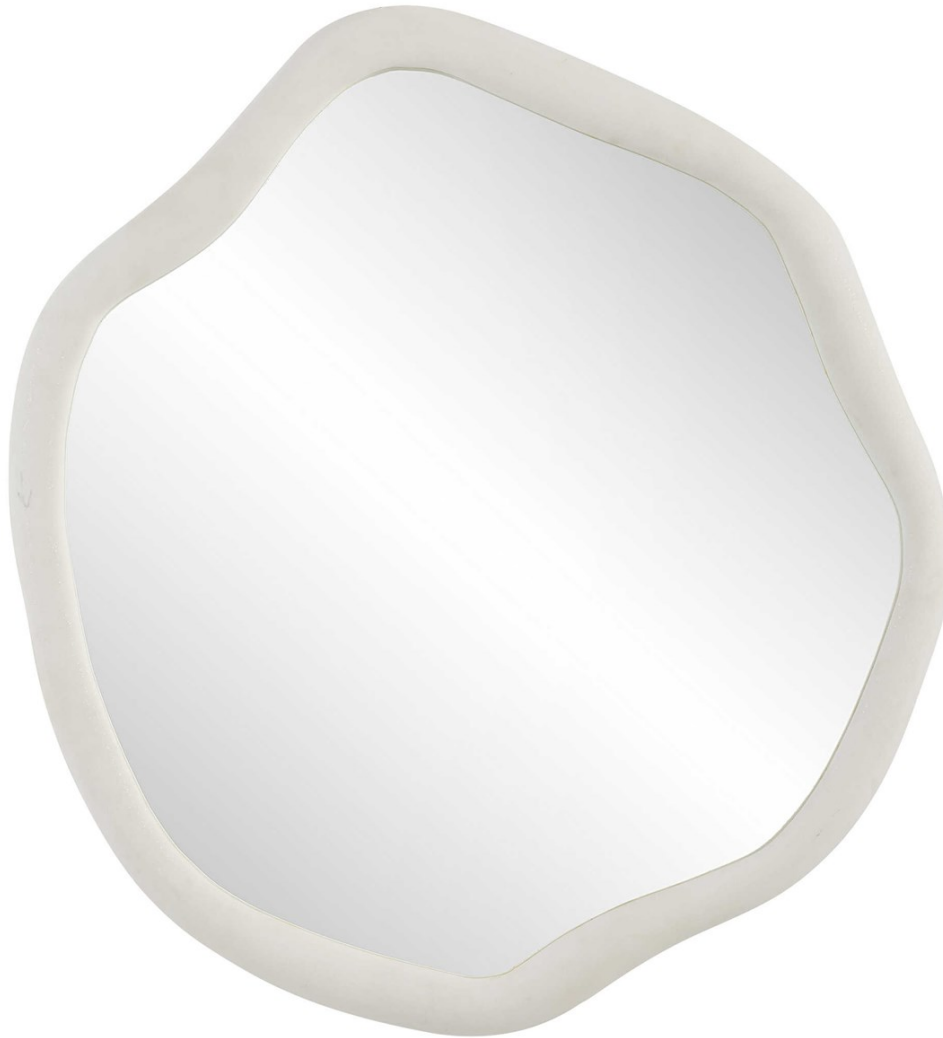

REVELATION

New

AMORPHIC MIRROR

ITEM #R09877

A dimensional bullnose frame of ivory man-made stone, that accurately replicates the look of Thassos marble, frames an asymmetrical organically shaped mirror. Can be hung in two directions.

Designer:	0
Dimensions:	38 W X 35 H X 1 D (in)
Weight:	37
Ship Via:	Small Parcel
UPC Number:	792977753583