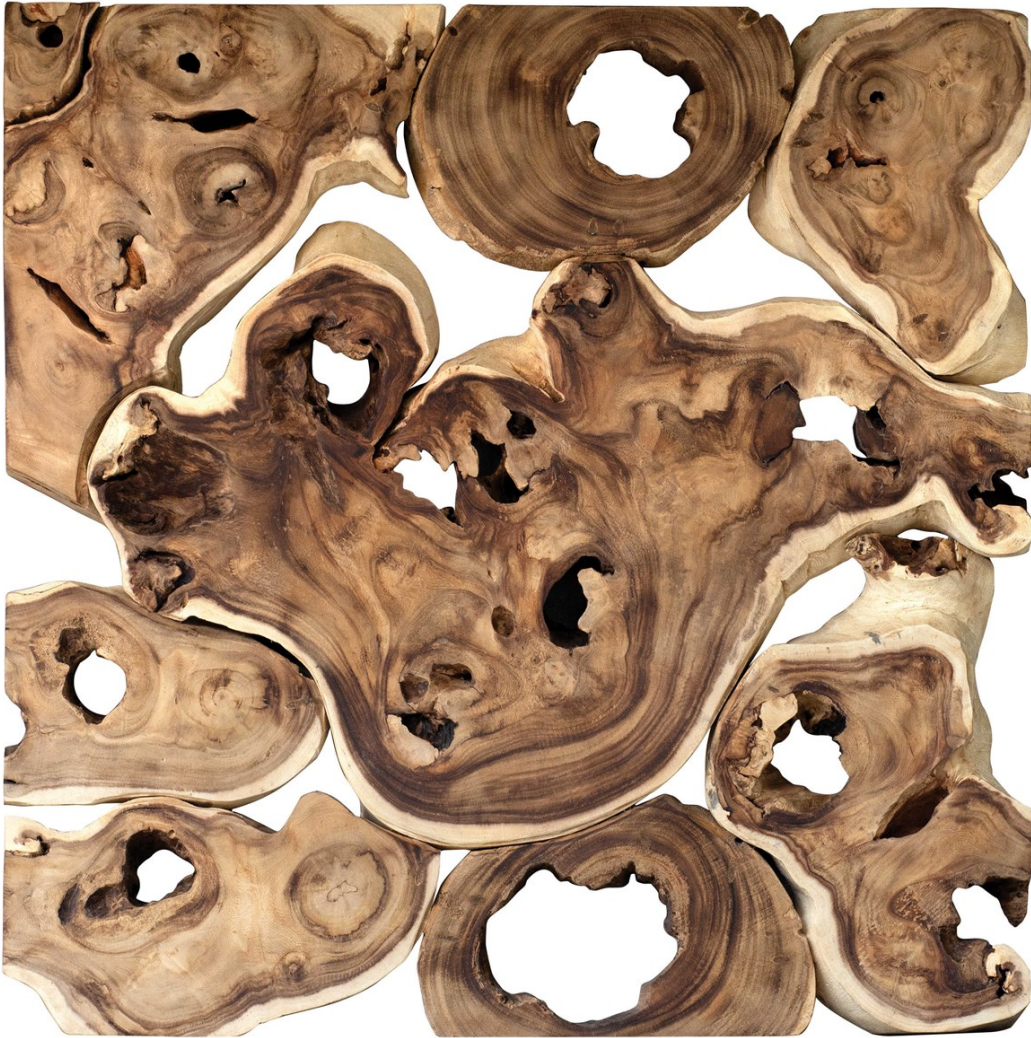

REVELATION

AVRAM WOOD WALL ART

ITEM #R04215

Rich in character, this natural suar wood is crafted from its natural form into an artistic and precisely pieced display, left in its natural finish of rich coffee brown and honey tones. Because each is individually handcrafted, natural variation will occur from piece to piece.

Designer:	0
Dimensions:	40 W X 40 H X 2 D (in)
Weight:	49
Ship Via:	Oversize
UPC Number:	79297776209