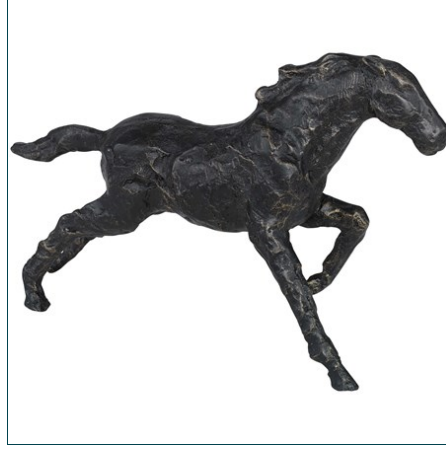

REVELATION

BISON METAL WALL SCULPTURE

ITEM #R04295

This American icon is sculpted in iron and finished in rich bronze. Create a home on the range with a herd of multiple wall sculptures. Hangs easily with an included hanger.

Designer:	0
Dimensions:	10 W X 6 H X 5 D (in)
Weight:	7
Ship Via:	Small Parcel
UPC Number:	792977872260

Complementary Items

PEGASUS METAL WALL SCULPTURE

R04268 | 11 W X 9 H X 7 D (IN)

STAMPEDE METAL WALL SCULPTURE