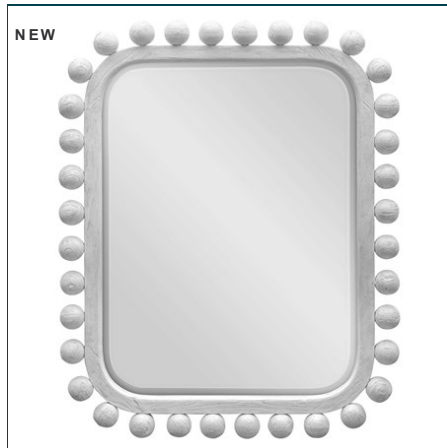

BRIANZA MIRROR - 40X50 WHITE

R09838 | 40 W X 50 H X 3 D (IN)