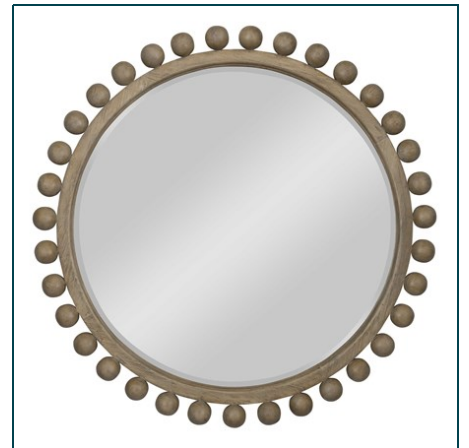

BRIANZA ROUND MIRROR - 50 NATURAL

R08151 | 50 W X 50 H X 3 D (IN)