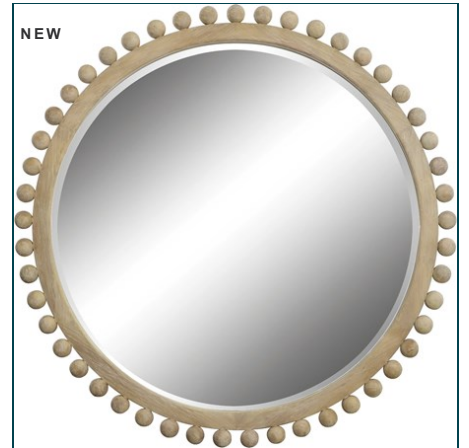

## BRIANZA MIRROR - 46X88 EBONY

ITEM #R09837

Hand-brushed, solid wood spheres line the outer edge of this wood frame, finished in a distressed ebony and washed in a subtle gray glaze. Mirror features a generous 1 1/2" bevel. May be hung horizontal or vertical.

## Complementary Items

**BRIANZA MIRROR - 40X50 NATURAL**

R09833 | 40 W X 50 H X 3 D (IN)

**BRIANZA MIRROR - 46X88 NATURAL**

R09834 | 46 W X 88 H X 3 D (IN)

**BRIANZA ROUND MIRROR - 72 NATURAL**

R09835 | 72 W X 72 H X 3 D (IN)