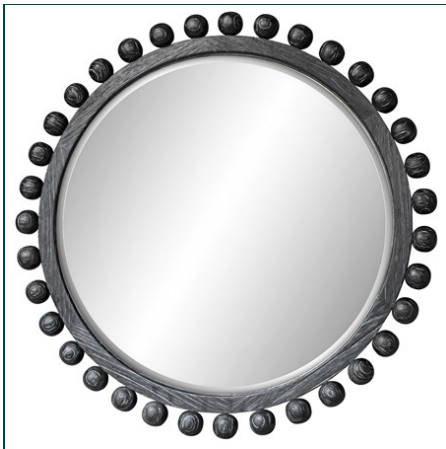

## BRIANZA MIRROR - 46X88 EBONY

ITEM #R09837

Hand-brushed, solid wood spheres line the outer edge of this wood frame, finished in a distressed ebony and washed in a subtle gray glaze. Mirror features a generous 1 1/2" bevel. May be hung horizontal or vertical.

**BRIANZA MIRROR - 40X50 EBONY**

R09836 | 40 W X 50 H X 3 D (IN)

**BRIANZA MIRROR - 40X50 WHITE**

R09838 | 40 W X 50 H X 3 D (IN)

**BRIANZA ROUND MIRROR - 50 NATURAL**

R08151 | 50 W X 50 H X 3 D (IN)

**BRIANZA ROUND MIRROR - 50 EBONY**