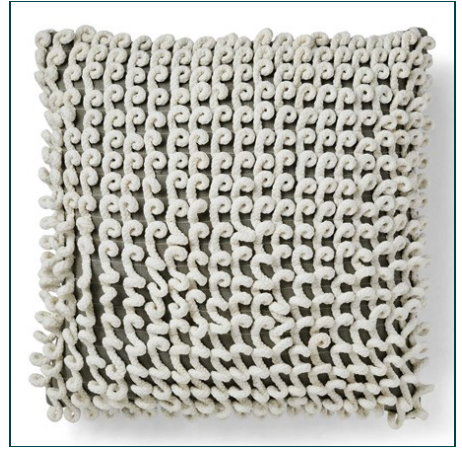

REVELATION

CORONADO PILLOW

ITEM #R64012

The Coronado pillow features a handmade grey cotton crocheted design over a white cotton slubbed fabric background. Due to its handmade character, the crochet pattern will vary slightly in appearance. Invisible zipper with a 95/5 feather down insert included. Recommend professional dry clean only.

Designer:	0
Dimensions:	22 W X 22 H X 8 D (in)
Weight:	7
Ship Via:	Small Parcel
UPC Number:	792977979853

Complementary Items

CROCHET LATTICE PILLOW

R64004 | 20 W X 14 H X 6 D (IN)

RIGHT TURN PILLOW

R64011 | 22 W X 22 H X 8 D (IN)

CURSIVE PILLOW

R64013 | 20 W X 20 H X 8 D (IN)