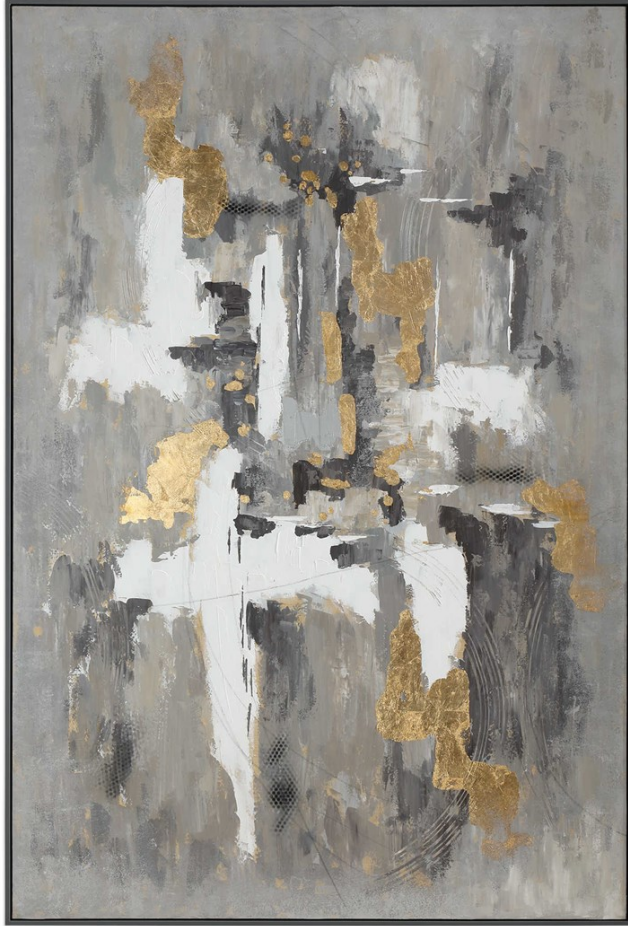

# REVELATION

## CROSSOVER HAND PAINTED CANVAS

ITEM #R46702

Contemporary and modern styles merge in this sophisticated, hand painted abstract artwork on canvas. Thick brushstrokes in masculine shades of gray, white, black, and charcoal are lightly textured and accented by glamorous, gold leaf details. The canvas is stretched and attached to wooden stretchers and is completed by a slim, charcoal gallery frame. Due to the handcrafted nature of this artwork, each piece may have subtle differences. This piece may be hung horizontal or vertical.