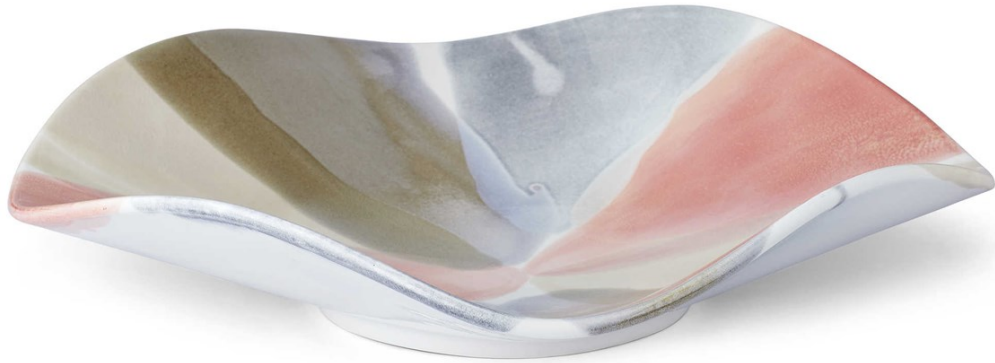

REVELATION

DIAPHONOUS WAVY BOWL

ITEM #R17831

A fabulous oversized charger with an unusual wavy shape is decorated with swaths of transparent glazes in neutral camel and grey accented with a shock of coral. The hand-painted decoration is reminiscent of abstract watercolor paintings.

Designer:	0
Dimensions:	23 W X 3 H X 23 D (in)
Weight:	18
Ship Via:	Small Parcel
UPC Number:	792977999554