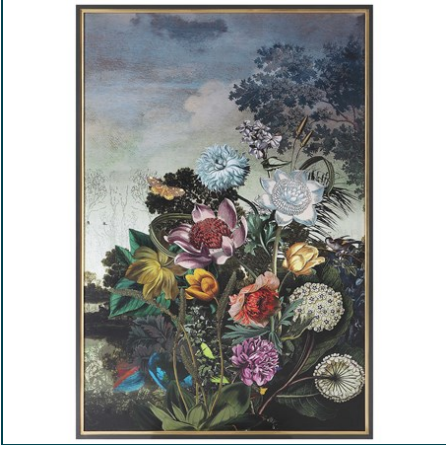

REVELATION

EVENING GARDEN FRAMED PRINT

ITEM #R45107

When evening turns to night, and the last touch of light reveals the deep and rich colors of the garden, there is a sense of romance and wonder in the air. Represented in a delicate dimension, this print shows beautifully as a stand-alone piece, or placed with a gallery collection. Printed on paper with special matte finish. Framed in a charcoal gray wooden frame with a metallic gold leaf inner lip. Artwork by Stefan Jans.

Designer:	0
Dimensions:	26 W X 26 H X 2 D (in)
Weight:	9
Ship Via:	Small Parcel
UPC Number:	792977758366

Complementary Items

**TRANQUIL GARDEN FANTASY FRAMED
PRINT**

R45103 | 50 W X 74 H X 2 D (IN)