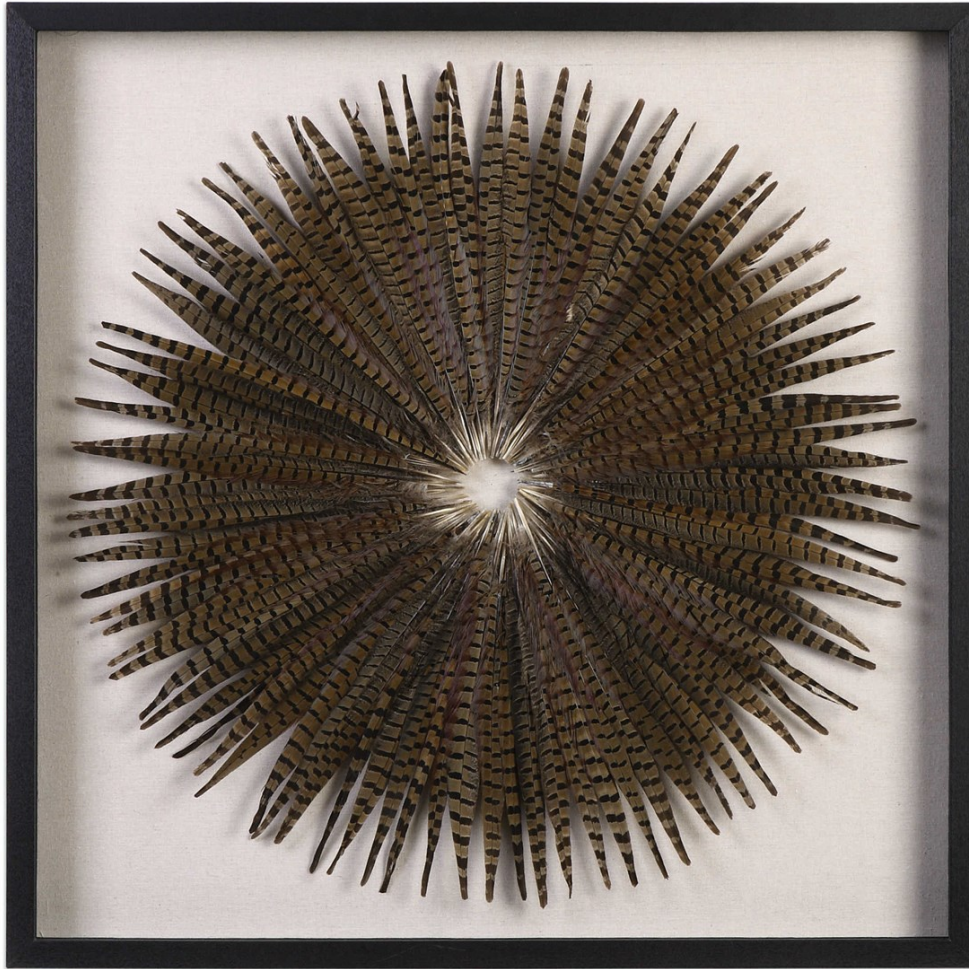

REVELATION

FEATHER BURST SHADOW BOX

ITEM #R04076

Striking starburst design created from natural brown Pheasant feathers featuring hints of blue and burgundy. Each feather is individually hand laid atop a natural linen fabric background. This amazing design is showcased in a shadow box frame made of fir wood with a soft black finish. Artwork is under glass.

Designer:	0
Dimensions:	35 W X 35 H X 2 D (in)
Weight:	28
Ship Via:	Small Parcel
UPC Number:	792977810705