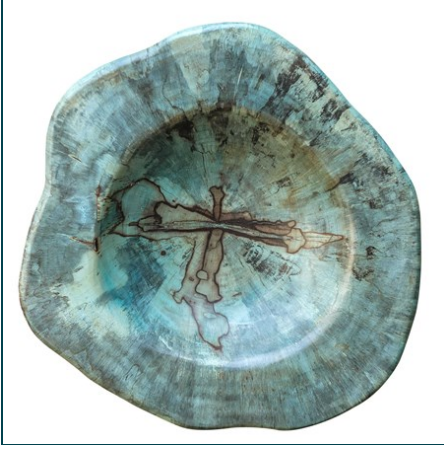

REVELATION

GELLER WOOD WALL DECOR - BLUE

ITEM #R04185

A thick cross section of spalted tamarind wood featuring flowing live edges and unique grain patterns, enhanced with a blue-green glaze. Due to the nature of the harvested trees used, each piece may vary in overall characteristics including shape, size, holes, and natural cracking.

Designer:	0
Dimensions:	36 W X 39 H X 3 D (in)
Weight:	101
Ship Via:	Motor Freight
UPC Number:	792977780220

Complementary Items

WEST INDIES BOWL

R17725 | 19W X 16H X 3D (IN)

GELLER WOOD WALL DECOR - BLONDE