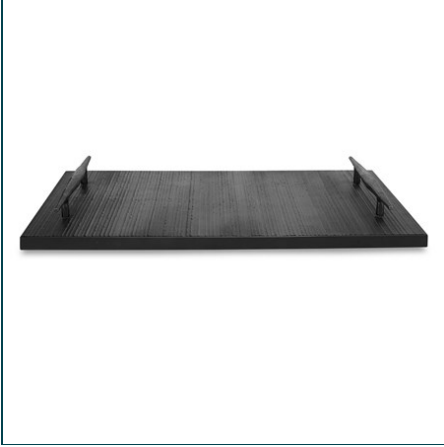

REVELATION

GET A GRIP TRAY - WHITE MARBLE

ITEM #R18028

You will love the handles on this tray. The hand-wrought iron provides a comfortable hold, while the tapered ends create a stylish and rustic look. The dark finish pops perfectly against the 24 inch white marble base.

Designer:	0
Dimensions:	24 W X 3 H X 15 D (in)
Weight:	35
Ship Via:	Small Parcel
UPC Number:	792977758540

Complementary Items

GET A GRIP TRAY - BLACK MARBLE

R18027 | 24W X 3H X 15D (IN)