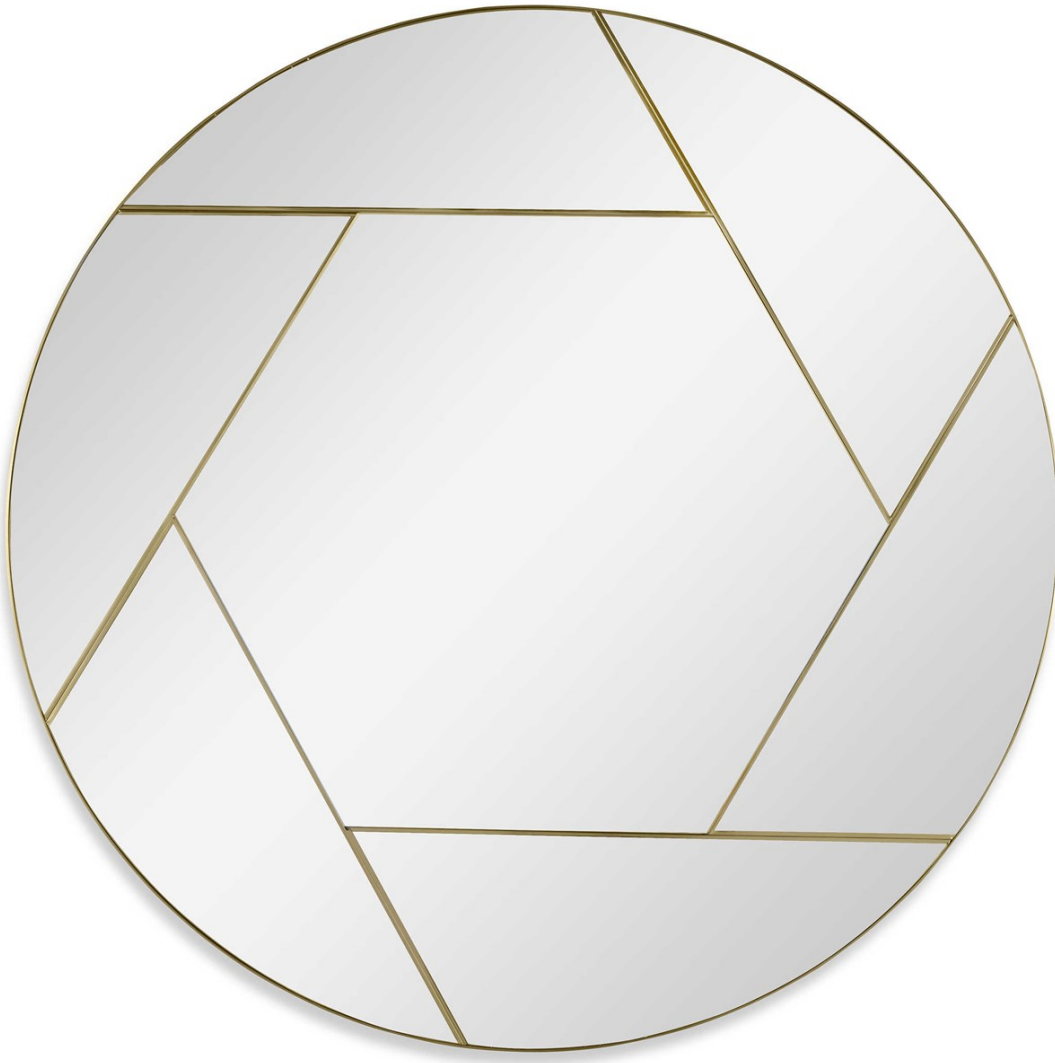

REVELATION

KALEIDOSCOPE MIRROR

ITEM #R09696

Modern and sophisticated round mirror that features a stainless steel outer frame with matching inlay strips all finished in an elegant plated brushed gold.

| | |
|--------------------|------------------------|
| Designer: | 0 |
| Dimensions: | 40 W X 40 H X 2 D (in) |
| Weight: | 59 |
| Ship Via: | Motor Freight |
| UPC Number: | 792977911594 |