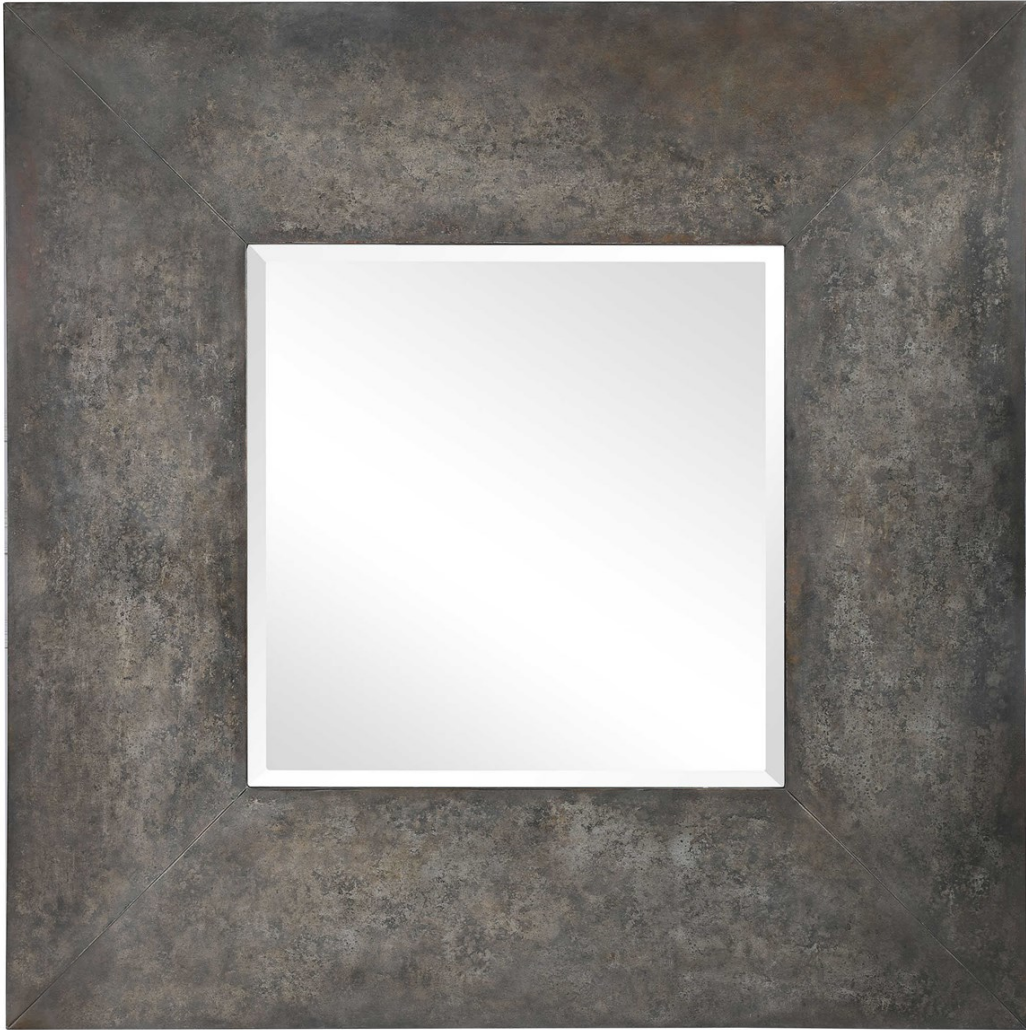

REVELATION

KANTI MIRROR

ITEM #R09299

A dramatic design features zinc sheeting, finished in a heavily oxidized acid wash in warm earth tones and aged stone gray undertones. Mirror features a generous 1 1/4" bevel.

Designer:	0
Dimensions:	60 W X 60 H X 1 D (in)
Weight:	69
Ship Via:	Motor Freight
UPC Number:	792977797495