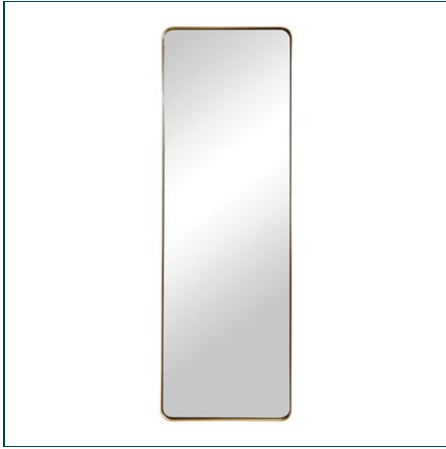

REVELATION

PADRIA ROUND MIRROR - 40 BRASS

ITEM #R09352

This elegant design keeps it simple with a thick steel strap frame, finished in a plated metallic brushed brass.

Designer:	0
Dimensions:	40 W X 40 H X 2 D (in)
Weight:	55
Ship Via:	Motor Freight
UPC Number:	792977789483

Complementary Items

PADRIA MIRROR - BRASS

R09395 | 24 W X 72 H X 2 D (IN)

PADRIA ROUND MIRROR - 48 BLACK

R09664 | 48 W X 48 H X 2 D (IN)

PADRIA ROUND MIRROR - 40 NICKEL

R09667 | 40 W X 40 H X 2 D (IN)

PADRIA ROUND MIRROR - 60 BRASS