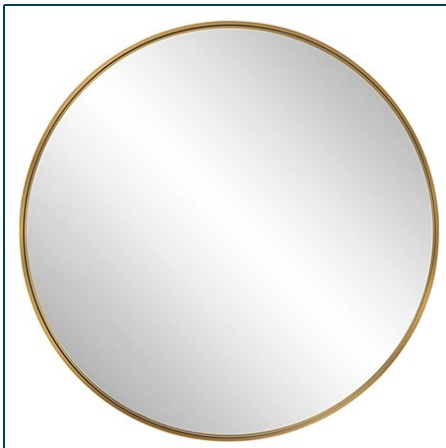

REVELATION

PADRIA ROUND MIRROR - 40 BRASS

ITEM #R09352

This elegant design keeps it simple with a thick steel strap frame, finished in a plated metallic brushed brass.

Designer:	0
Dimensions:	40 W X 40 H X 2 D (in)
Weight:	55
Ship Via:	Motor Freight
UPC Number:	792977789483

Complementary Items

PADRIA MIRROR - BRASS

R09395 | 24 W X 72 H X 2 D (IN)

PADRIA ROUND MIRROR - 48 BLACK

R09664 | 48 W X 48 H X 2 D (IN)

PADRIA ROUND MIRROR - 40 NICKEL

R09667 | 40 W X 40 H X 2 D (IN)

PADRIA ROUND MIRROR - 60 BRASS