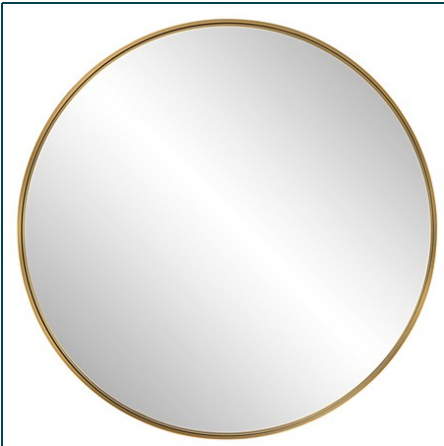

## PADRIA ROUND MIRROR - 48 BLACK

ITEM #R09664

Classic round mirror has a solid iron frame finished in matte black.

<b>Designer:</b>	0
<b>Dimensions:</b>	48 W X 48 H X 2 D (in)
<b>Weight:</b>	50
<b>Ship Via:</b>	Motor Freight
<b>UPC Number:</b>	792977981566

## Complementary Items

**PADRIA MIRROR - BLACK**

R09665 | 24 W X 72 H X 2 D (IN)

**PADRIA ROUND MIRROR - 40 NICKEL**

R09667 | 40 W X 40 H X 2 D (IN)

**PADRIA ROUND MIRROR - 40 BRASS**

R09352 | 40 W X 40 H X 2 D (IN)