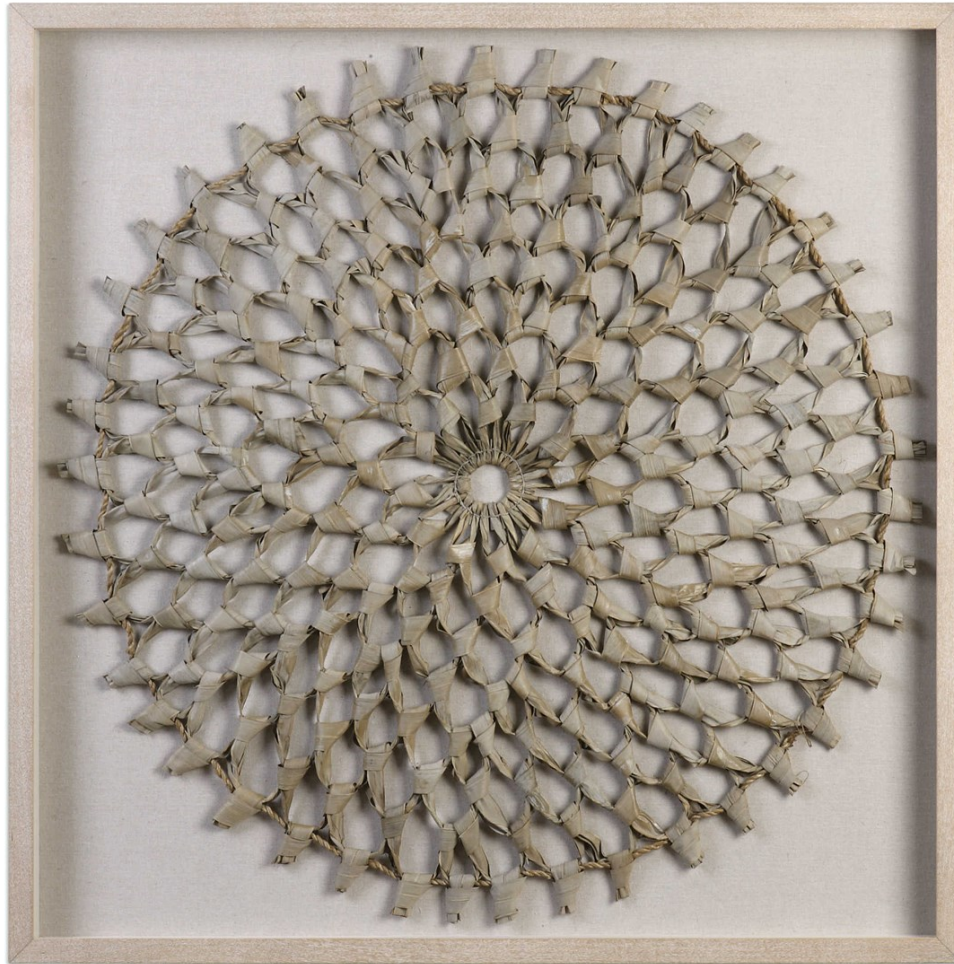

## PALM ART SHADOW BOX

ITEM #R04075

Intricately hand woven design using authentic palm leaflets placed over a neutral linen fabric background, showcased in a fir wood shadow box frame in a light washed finish. Artwork is under glass.

<b>Designer:</b>	0
<b>Dimensions:</b>	39 W X 39 H X 2 D (in)
<b>Weight:</b>	34
<b>Ship Via:</b>	Oversize
<b>UPC Number:</b>	792977810712