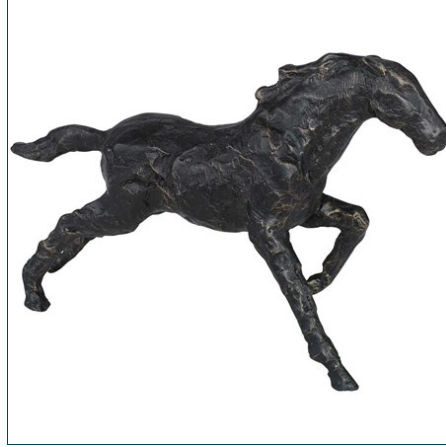

REVELATION

PEGASUS METAL WALL SCULPTURE

ITEM #R04268

The ancient Greek myth of the Pegasus says it ascended into heaven and became a constellation of stars. The Pegasus wall sculpture is a beautifully executed rendering of the flying horse made of cast iron with an antique gold leaf finish. Will look great as a single piece or use multiples to fly across a wall or room. Easily hangs with two screws and hanger provided.

Designer:	0
Dimensions:	11 W X 9 H X 7 D (in)
Weight:	8
Ship Via:	Small Parcel
UPC Number:	792977979495

Complementary Items

BISON METAL WALL SCULPTURE

R04295 | 10 W X 6 H X 5 D (IN)

STAMPEDE METAL WALL SCULPTURE