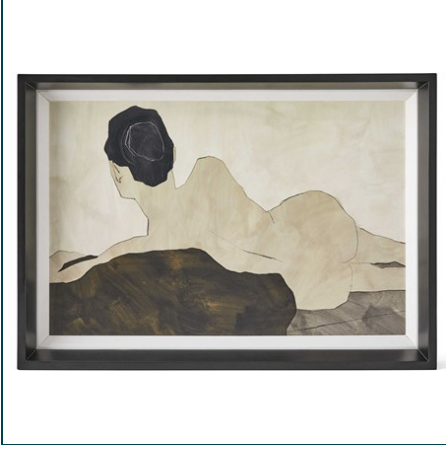

REVELATION

RECUMBENT WOMAN FRAMED PRINT

ITEM #R45119

The delicate curves of a woman's figure are depicted in soft neutrals, and rich coffee and ebony tones. Deep chamfered edges, found on both the satin black lacquered frame and linen-wrapped liner, provide extra depth and dimension. Printed on paper with special matte finish. Artwork by Aurora Bell.

Designer:	0
Dimensions:	17 W X 22 H X 3 D (in)
Weight:	9
Ship Via:	Small Parcel
UPC Number:	792977756386

Complementary Items

WOMAN IN REPOSE FRAMED PRINT

R45115 | 27W X 19H X 3D (IN)