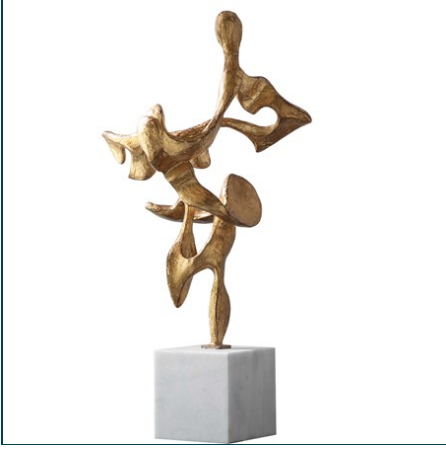

REVELATION

SALSA SCULPTURE

ITEM #R17848

An abstract interpretation of figural motion and dance, the Salsa sculpture is made of cast iron with a dark bronze finish and a white honed marble base.

Designer:	0
Dimensions:	6 W X 16 H X 5 D (in)
Weight:	11
Ship Via:	Small Parcel
UPC Number:	792977979440

Complementary Items

TANGO SCULPTURE

R17790 | 12W X 24H X 9D (IN)