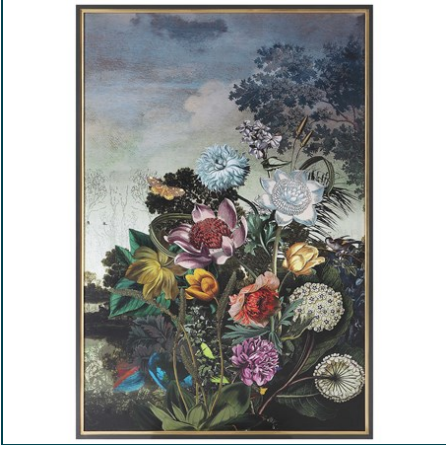

REVELATION

New

SERENE GARDEN FANTASY FRAMED PRINT

ITEM #R45123

The oversized Serene Garden Fantasy art is a modern collage by artist Stephan Jans, inspired by 16th Century Flemish still life paintings. Featuring an array of colors, it is printed on paper with a special protective matte finish. The solid pine frame is finished in dark espresso and accented with a metallic gold leaf fillet. For an even more grande statement, pair with Tranquil Garden Fantasy Framed Print.

Designer:	0
Dimensions:	50 W X 74 H X 2 D (in)
Weight:	56
Ship Via:	Motor Freight
UPC Number:	792977753613

Complementary Items

**TRANQUIL GARDEN FANTASY FRAMED
PRINT**

R45103 | 50 W X 74 H X 2 D (IN)