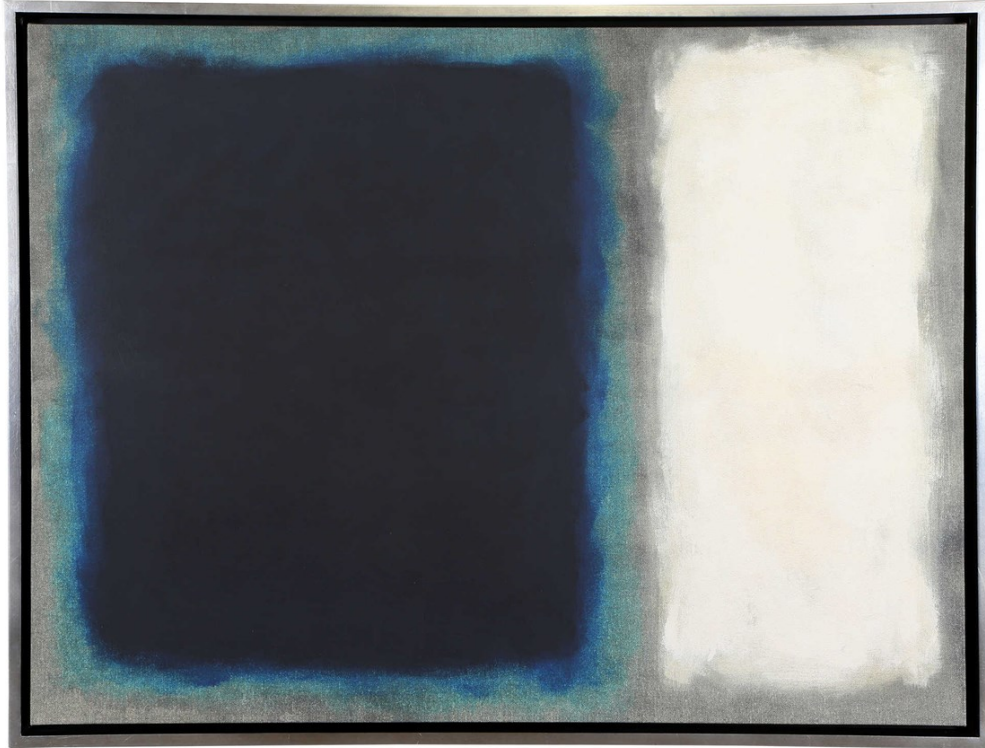

REVELATION

SOLSTICE 1 FRAMED CANVAS

ITEM #R45112

The Solstice captures the moment when planets and nature align, creating a renewed balance of light and dark. Framed floating gallery style in a pinewood frame with a silver leaf face and dark finished sides, Solstice can be featured as a pair or individually. Sold separately. May be hung horizontal or vertical. Artwork by Maja Gunnarsdottir.

Designer:	0
Dimensions:	32 W X 42 H X 2 D (in)
Weight:	16
Ship Via:	Small Parcel
UPC Number:	792977758328

Complementary Items

SOLSTICE 2 FRAMED CANVAS

R45113 | 32W X 42H X 2D (IN)