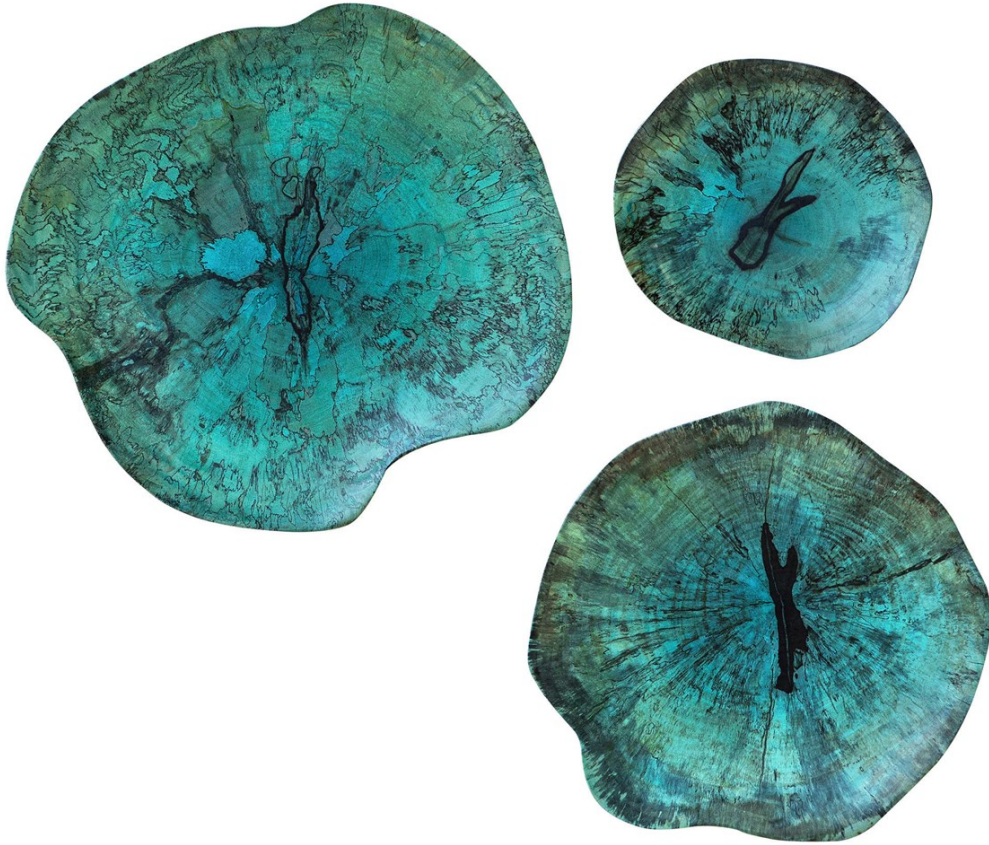

REVELATION

Retiring Soon

TAZO WOOD WALL DECOR - AQUA, S/3

ITEM #R04290

This set of three wood wall art features naturally spalted tamarind wood, finished in a vibrant blue-green. Because each is individually handcrafted, sizes may vary. Cracks and variations in the grain are natural to this type of wood. Sm-10x10x1, Med-14x14x2, Lg-18x18x2

Designer:	0
Dimensions:	18 W X 2 H X 18 D (in)
Weight:	11
Ship Via:	Small Parcel
UPC Number:	792977871874

Complementary Items

TAZO WOOD WALL DECOR - BLUE, S3

R04291 | 18W X 2H X 18D (IN)