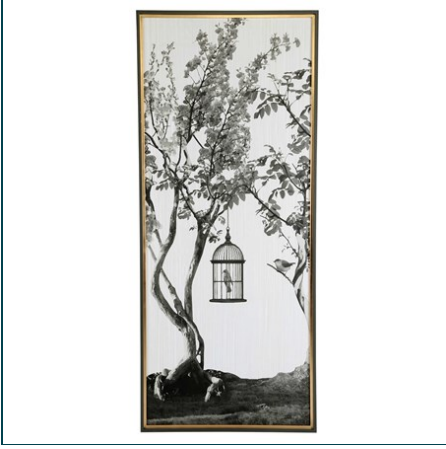

REVELATION

WOODLAND SONGBIRD FRAMED PRINT - RIGHT

ITEM #R45108

Inspired by vintage hand-screened wallpaper, Woodland Songbird Right captures the peaceful scenes of a whimsical garden in black and white. Printed on paper with special matte finish. Framed in a charcoal gray wooden frame with a metallic gold leaf inner lip. Pair with Woodland Songbird Left for an even more magical experience. Artwork by Amy Shaw.

| | |
|--------------------|------------------------|
| Designer: | 0 |
| Dimensions: | 32 W X 74 H X 2 D (in) |
| Weight: | 29 |
| Ship Via: | Motor Freight |
| UPC Number: | 792977758359 |

Complementary Items

**WOODLAND SONGBIRD FRAMED PRINT -
LEFT**

R45109 | 32 W X 74 H X 2 D (IN)