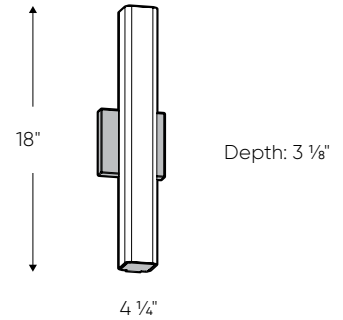

Model	Size	Watts	Delivered lumens	LED lumens	CRI	Color °T	Voltage
LEDVAN001-CC-18	18"	16 W	1000 lm	1300 lm	80	2700, 3000, 3500, 4000, 5000 K	120 V
LEDVAN001-CC-24	24"	24 W	1300 lm	2000 lm	80		120 V

Specifications

Over 50,000 hours of service life
Warm white light output
Square frosted glass lens
ADA compliant
Low power consumption
Superior color consistency
Integrated dimmable direct-AC
LED technology

Switch-selectable CCT: 2700 K/
3000 K/3500 K/4000 K/5000 K in canopy
Suitable for damp locations
Refer to website for dimmer compatibility
5-year warranty

Finish

- **BK** Black
- **CH** Chrome
- **SN** Satin Nickel

Order example

LEDVAN001-CC-24SN
LEDVAN001-CC-24 24" square lens vanity
fixture in a satin nickel finish

Note

Other Color °T and Finishes available, but
may require MOQ's and longer lead times.
Please contact your DALs representative
for more information.